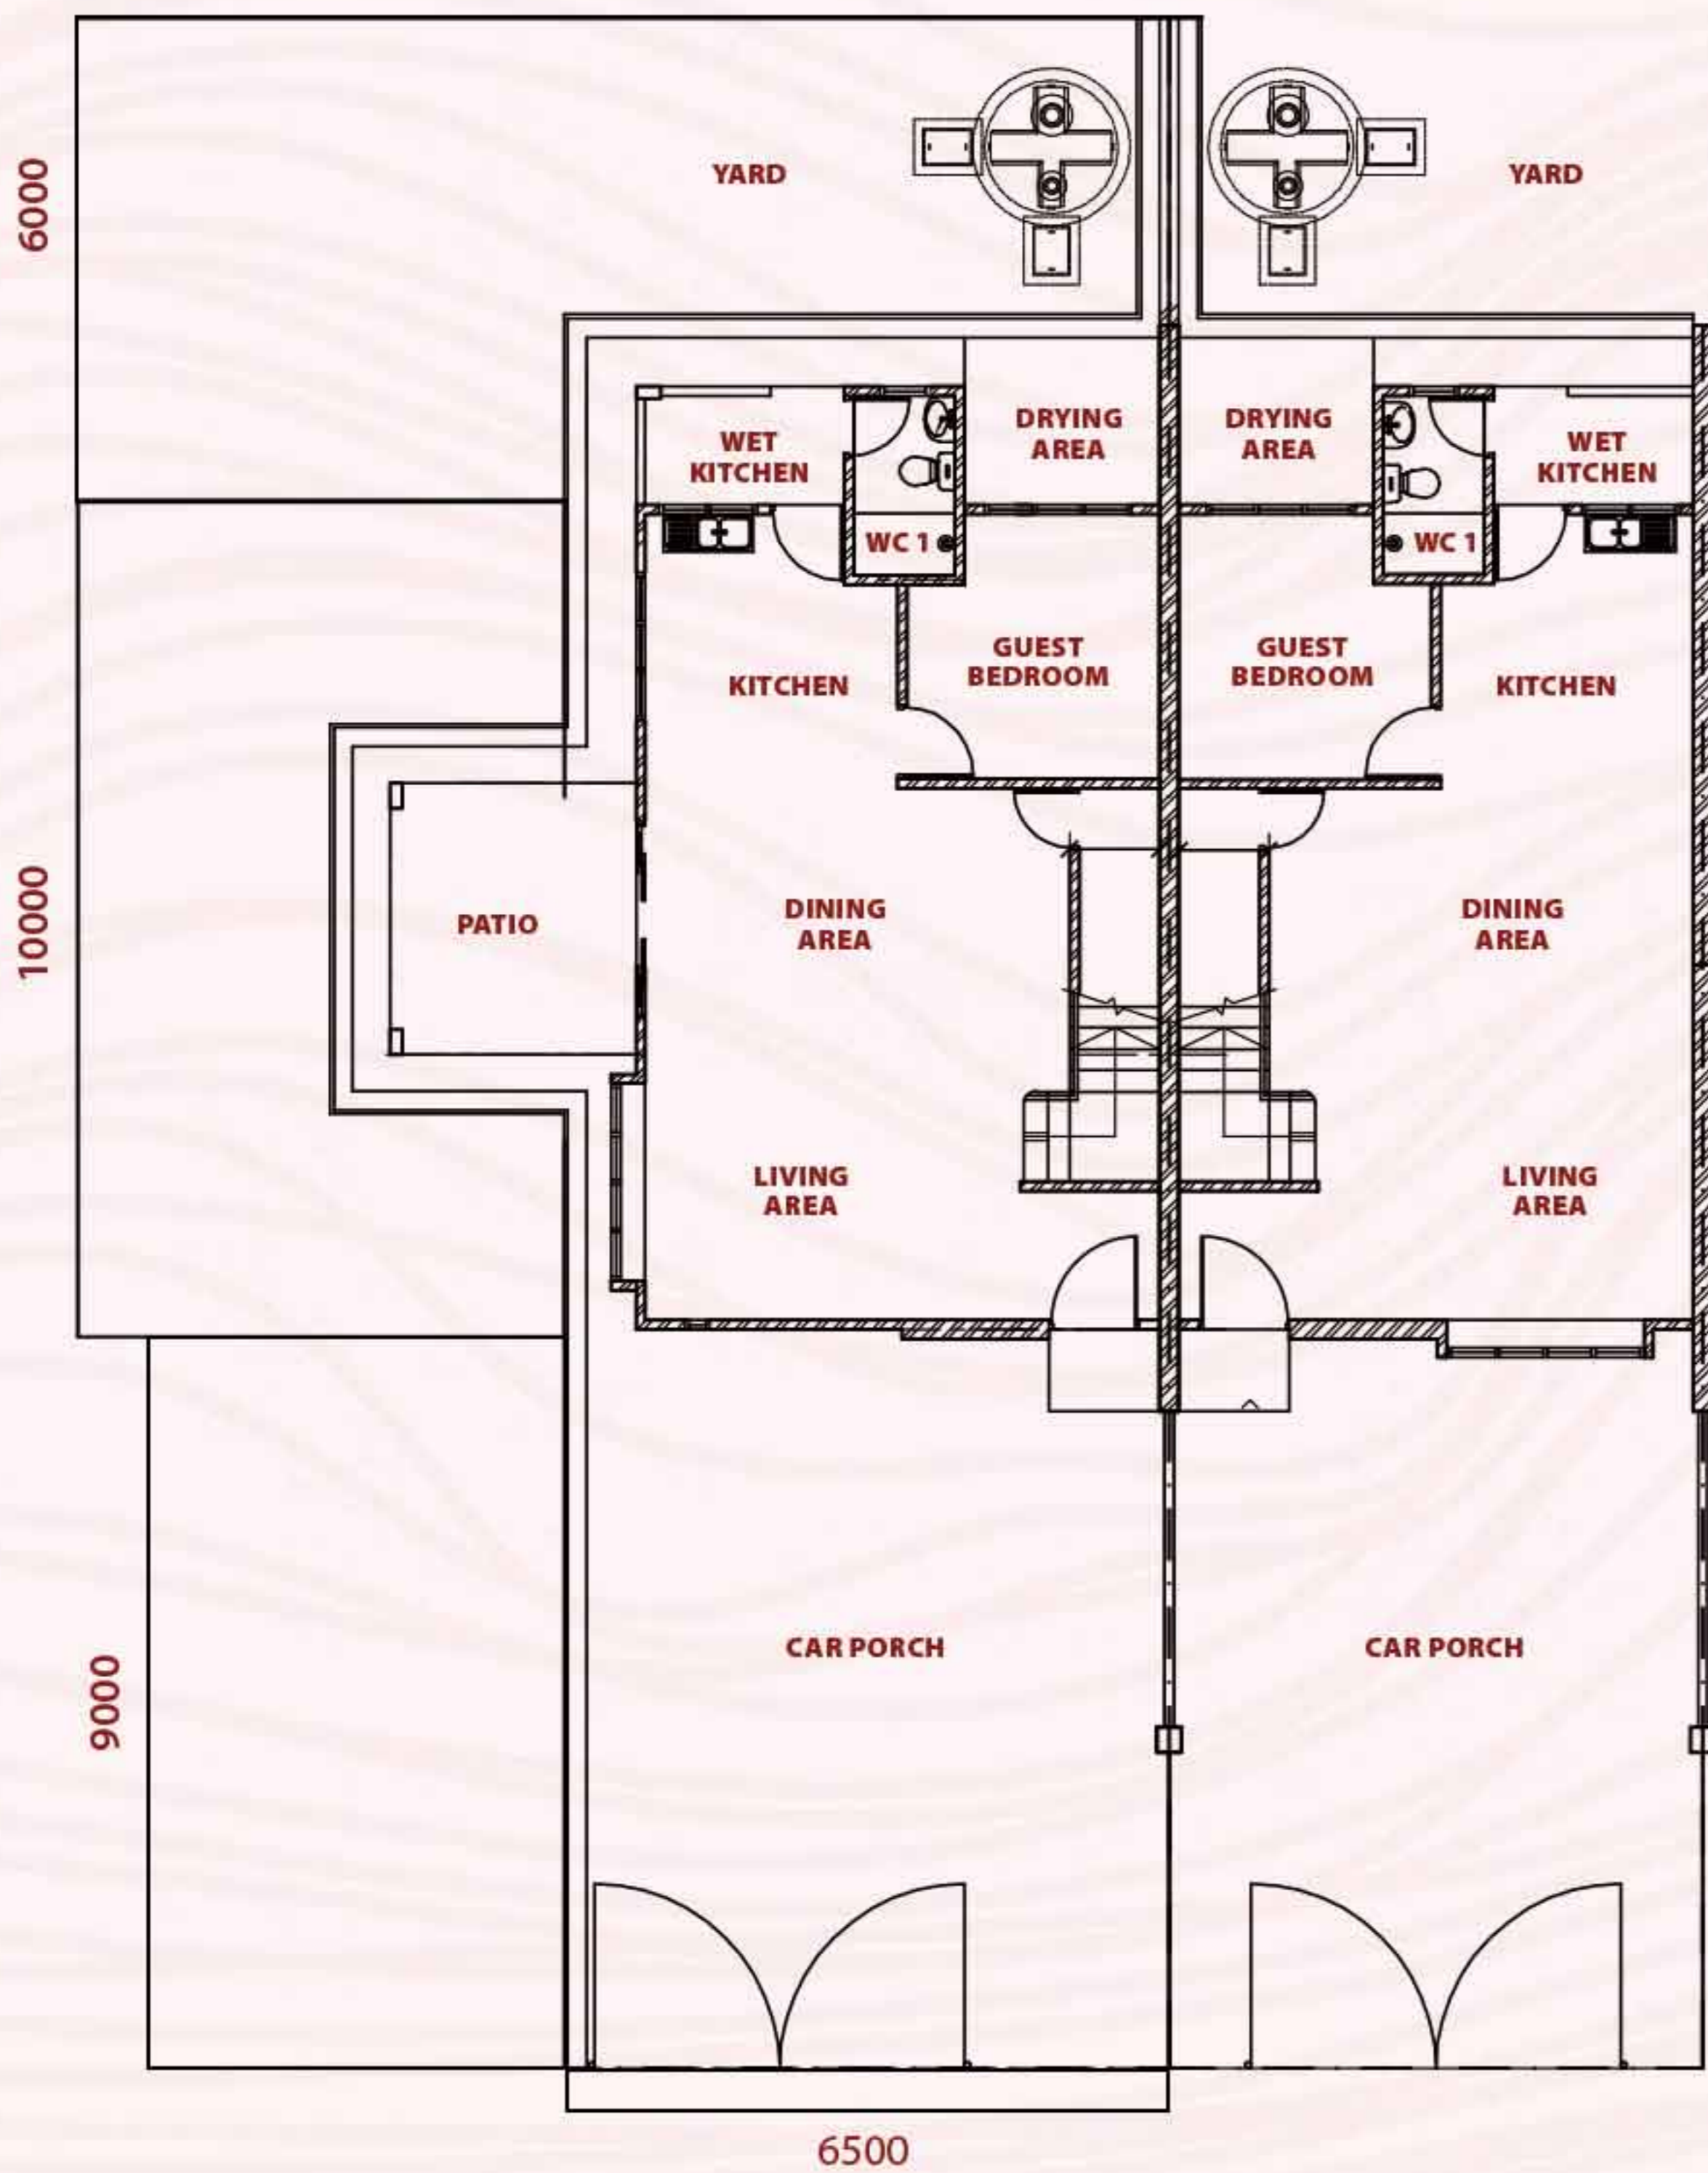

綜合城

CENTRALCITY

better living, it's OUR vision
@ Kota Samarahan

DOUBLE-STOREY TERRACE HOUSE

109 UNITS

全新

NEW PHASE 15

GROUND FLOOR

LOCALITY PLAN

MASTER PLAN

SITE PLAN