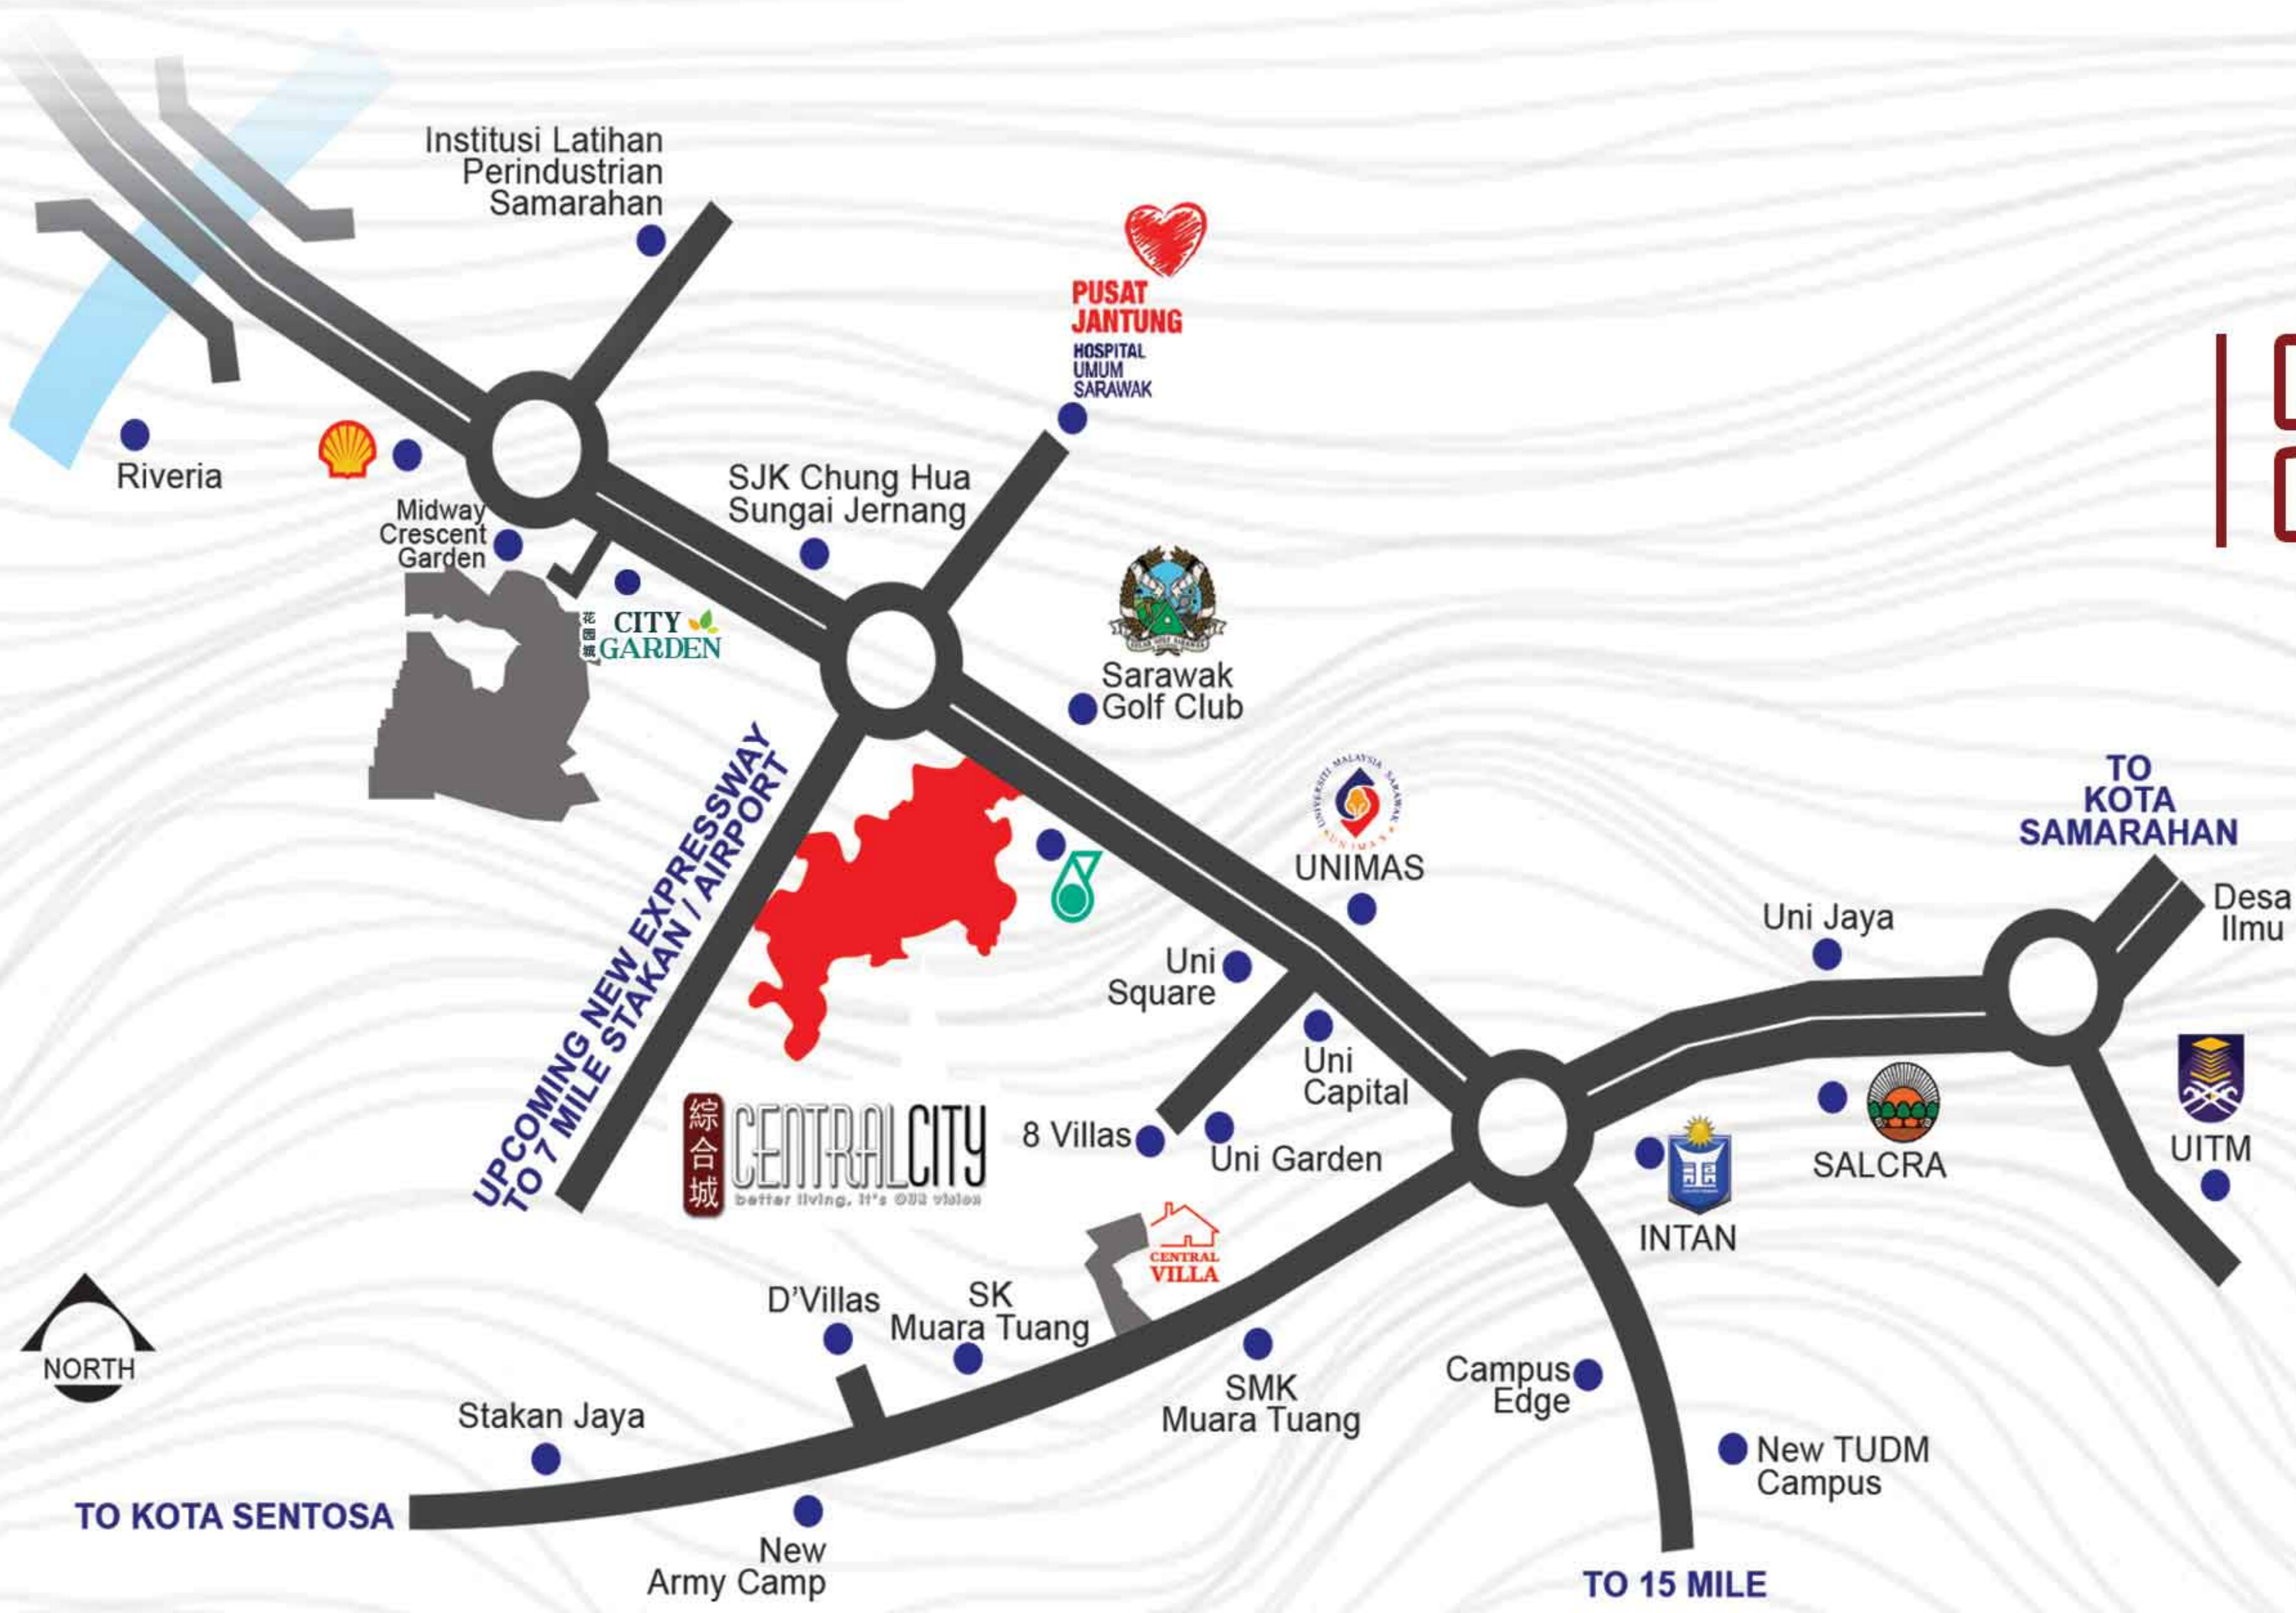

綜合城

CENTRALCITY

better living, it's OUR vision
@ Kota Samarahan

DOUBLE-STOREY TERRACE HOUSE

109 UNITS

全新

NEW PHASE 15

GROUND FLOOR

LOCALITY PLAN

MASTER PLAN

SITE PLAN