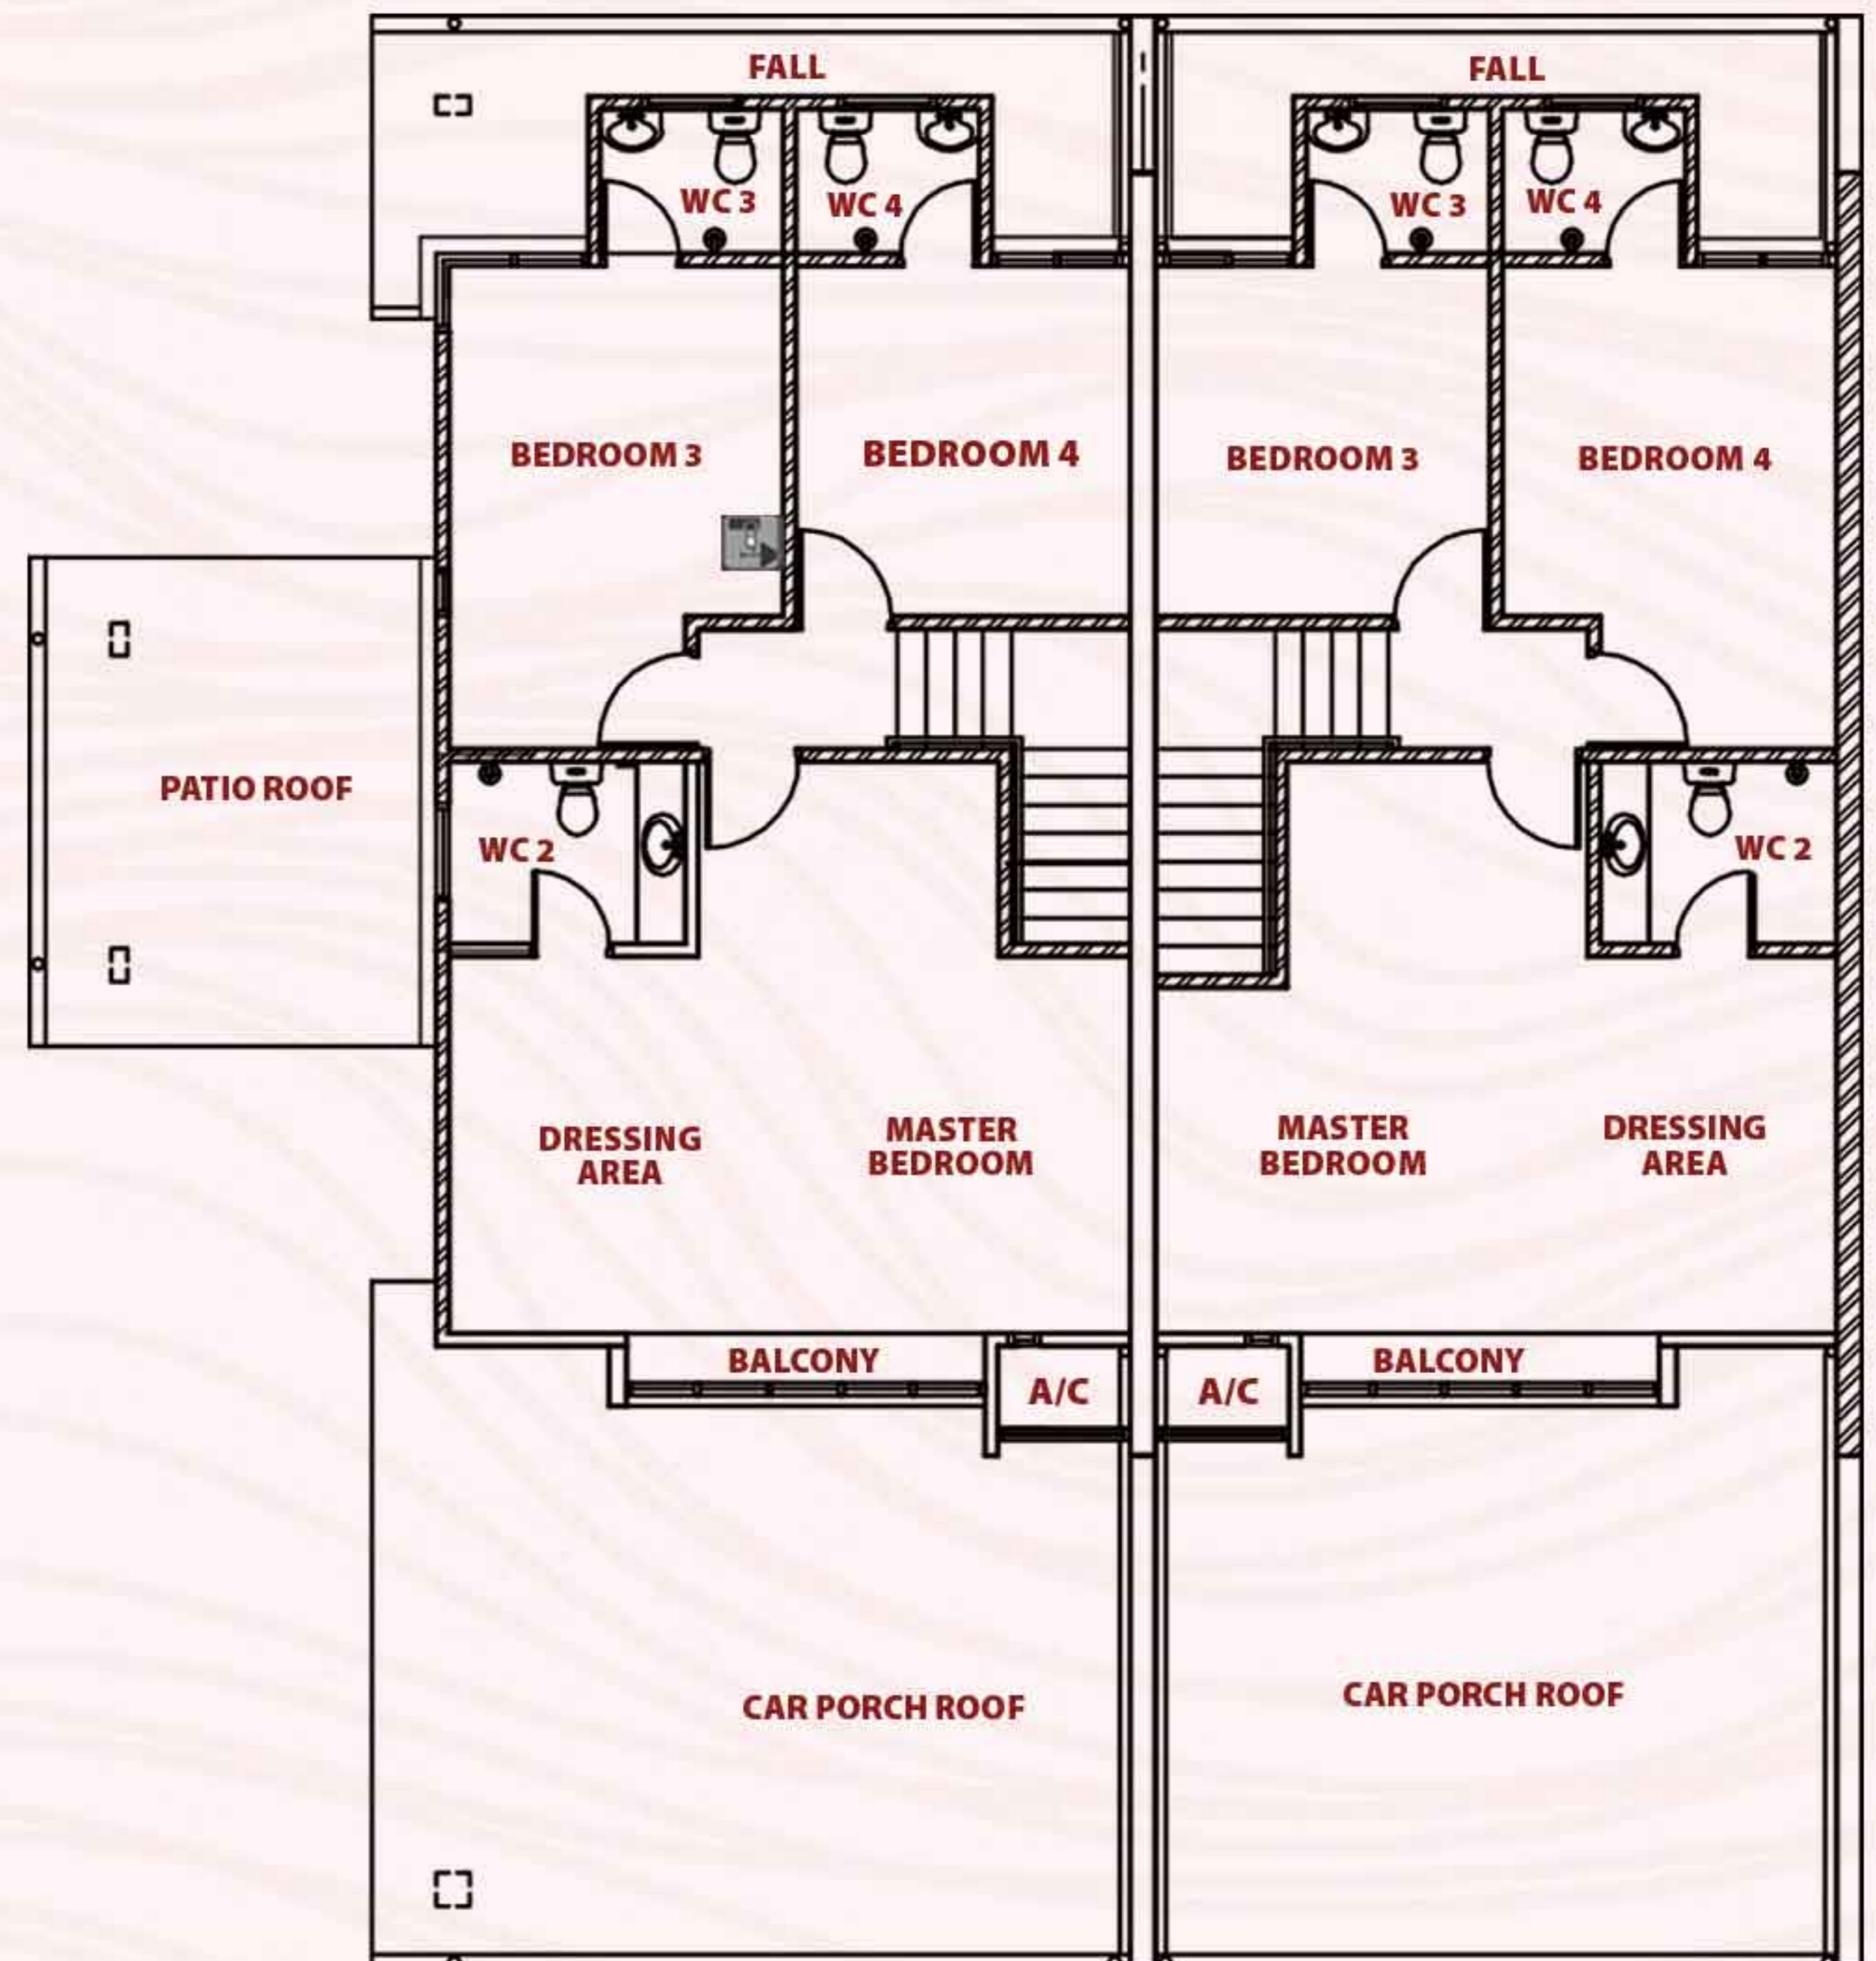

FIRST FLOOR