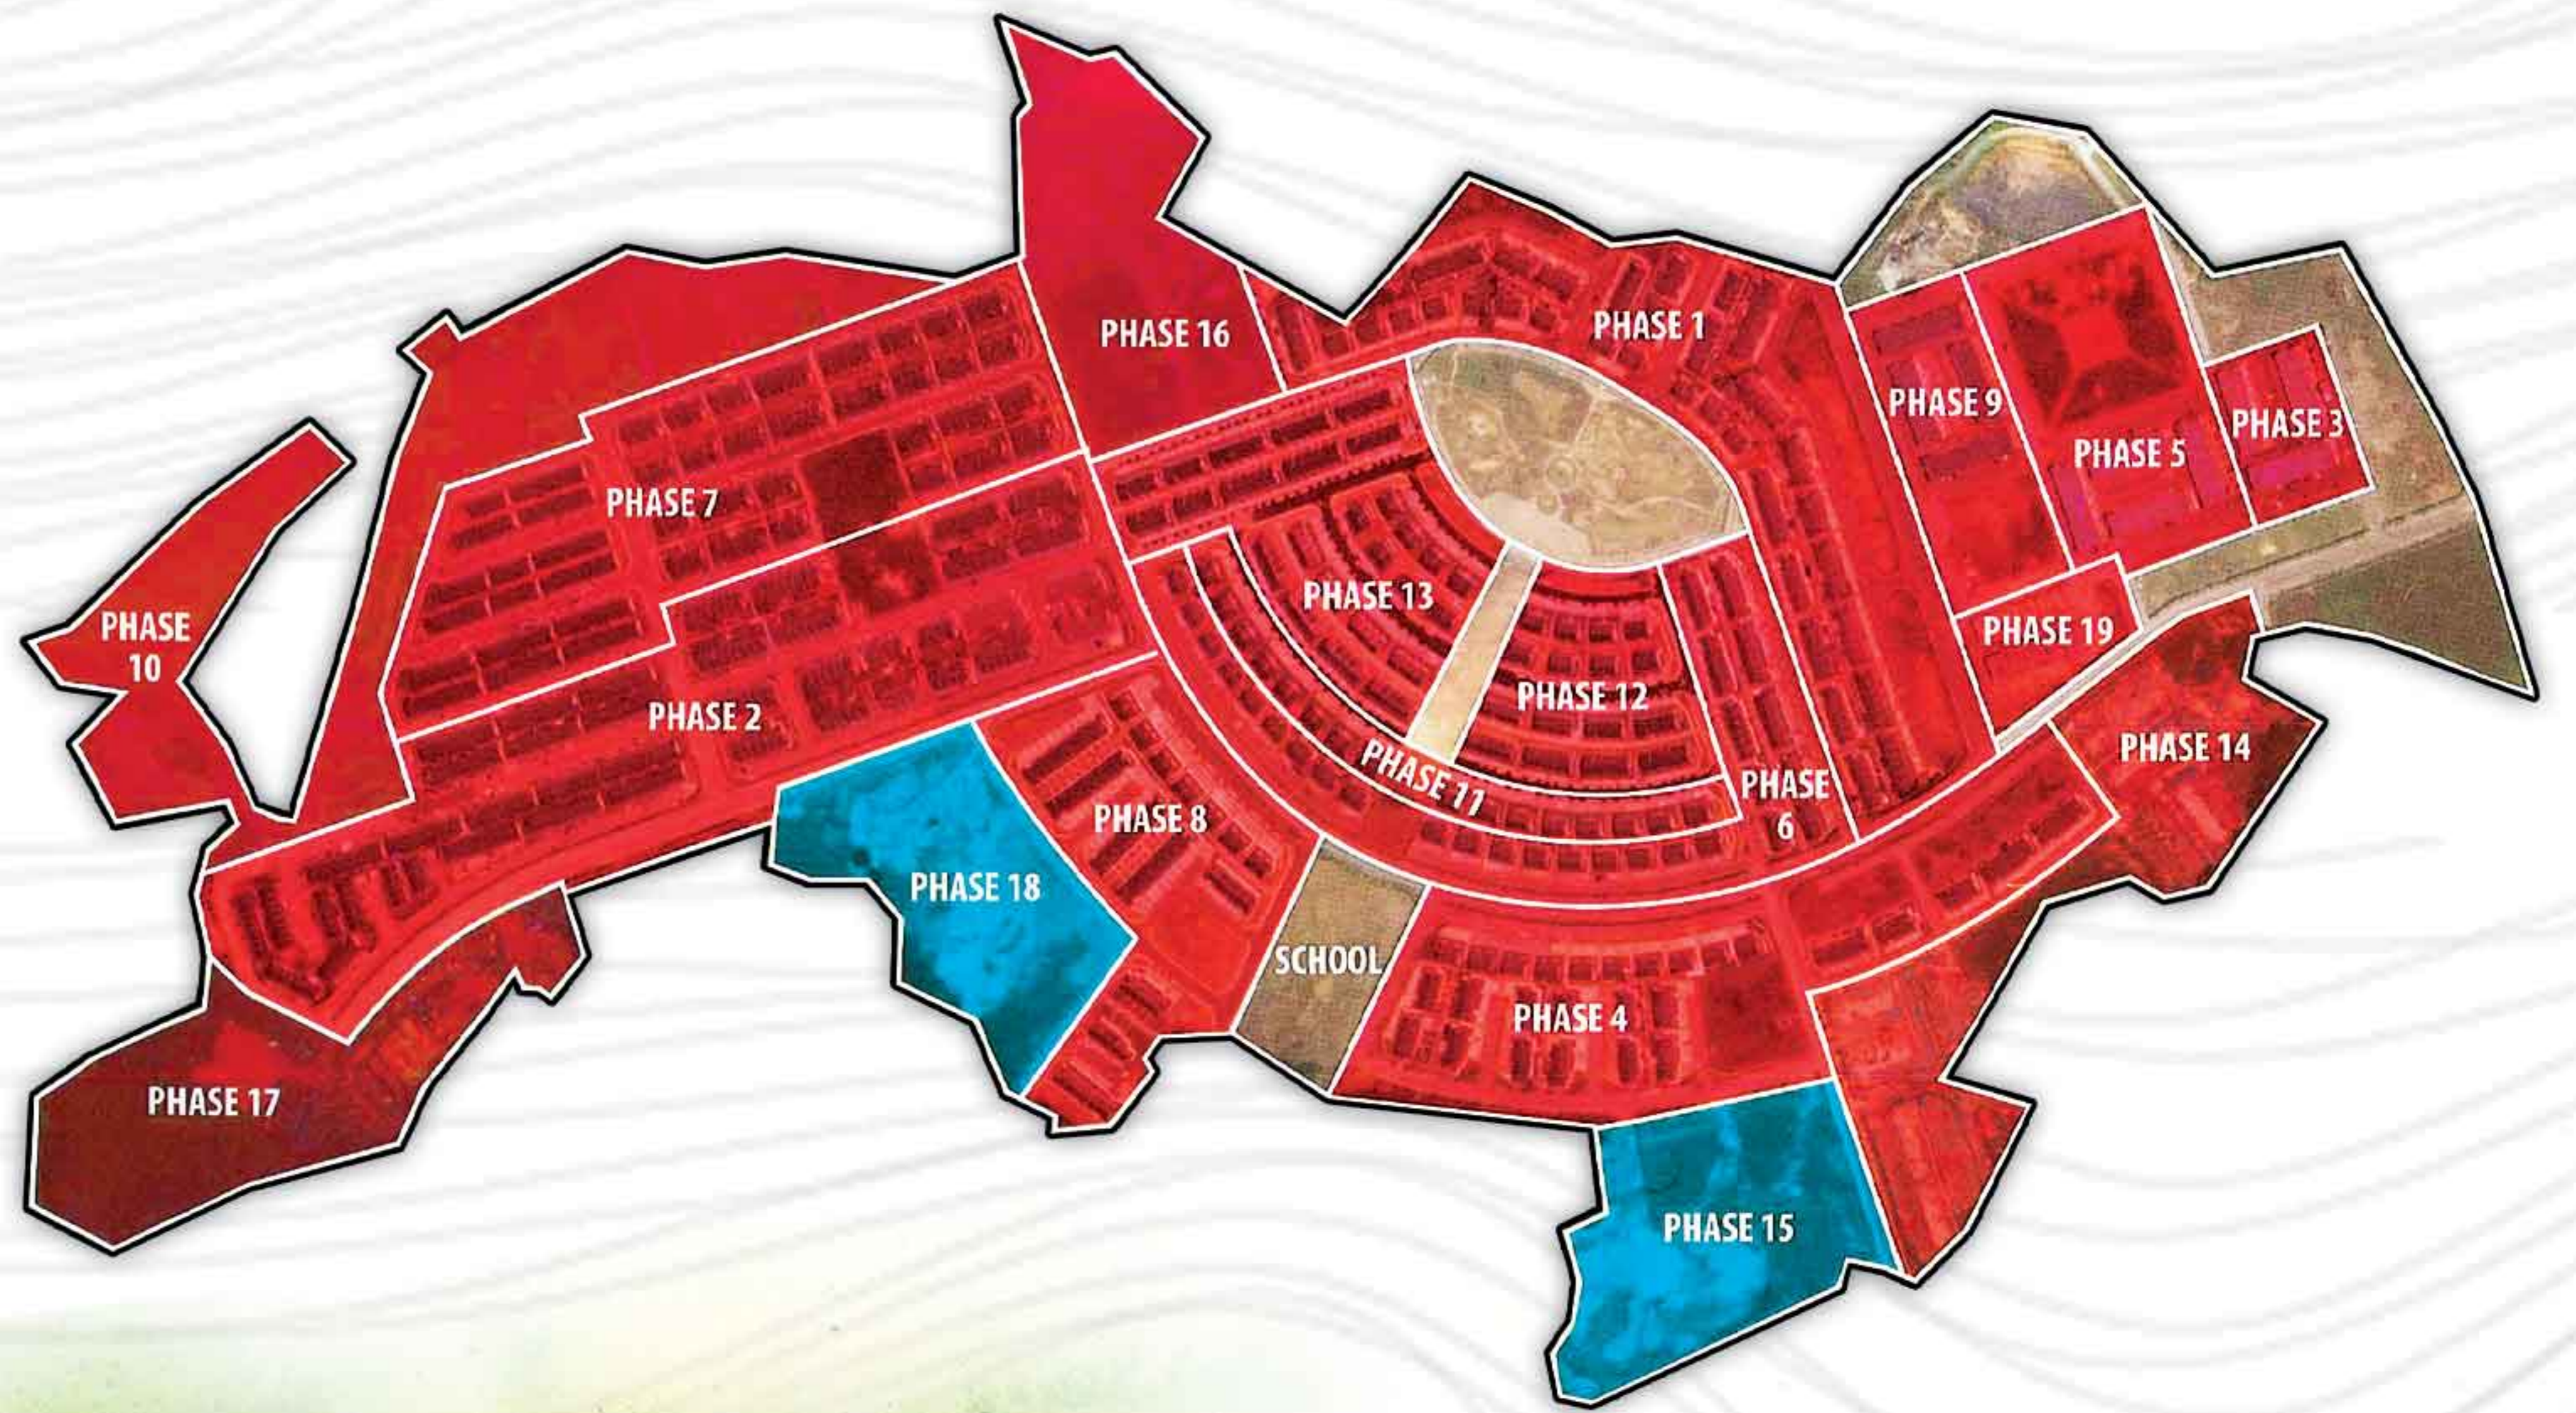

綜合城

CENTRALCITY

better living, it's OUR vision
@ Kota Samarahan

DOUBLE-STOREY TERRACE HOUSE

109 UNITS

全新

NEW PHASE 15

GROUND FLOOR

LOCALITY PLAN

MASTER PLAN

SITE PLAN